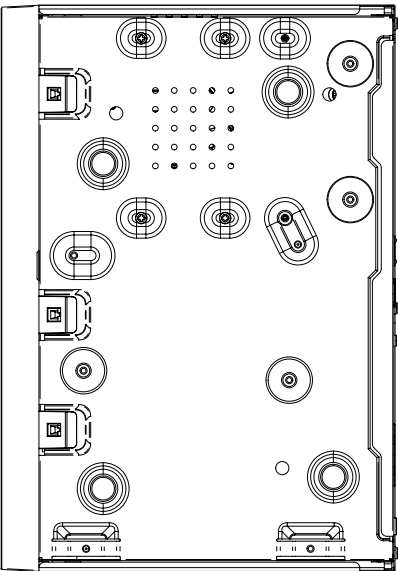

208.7 [8.22]

300 [11.81]

47 [1.85]

51.9 [2.04]

3	파생 MODEL 2	QRN-4205
2	파생 MODEL 1	LRN-4108
1	BASIC MODEL	'19.11.12
No.	MODEL NAME	QRN-411

Unit:mm[inch] SCALE:1/1 Hanwha Techwin